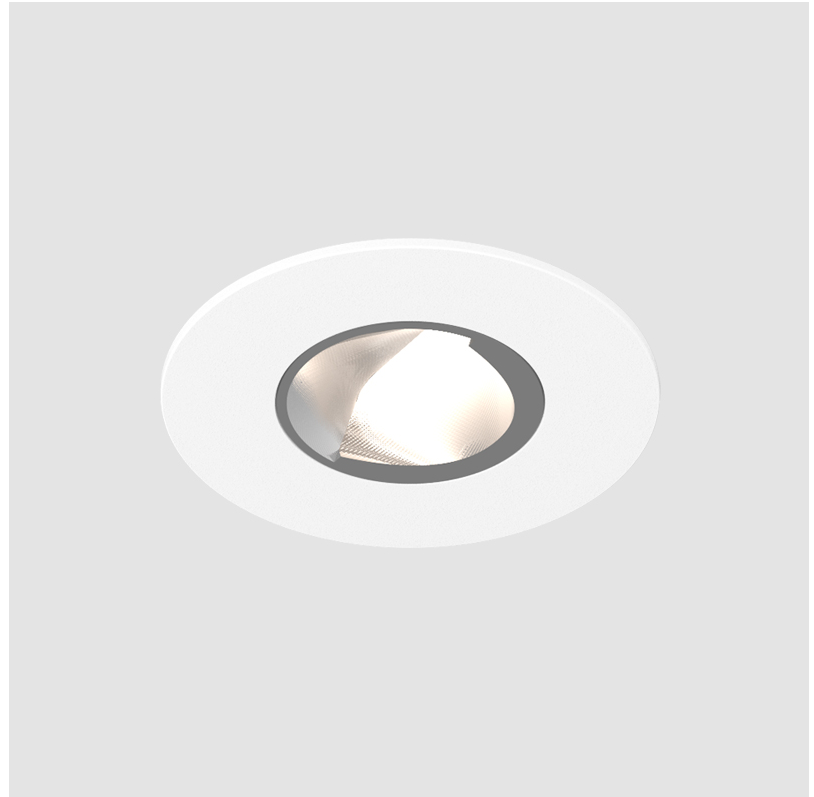

GENERAL

Series: Oiko Pro Round
Subseries: Oiko Pro Wallwash
Brand: Prolicht
Division: Architectural
Mounting Type: Recessed
Mounting Location: Ceiling
Subcategory: Downlight

PHYSICAL

Shape: Round
Diameter (mm): 75
Diameter (in): 2 ¹⁵/₁₆
Height (mm): 51
Height (in): 2
Ceiling Thickness (mm): 1 - 25
Ceiling Thickness (in): 1/16 - 1 3/16
Min. Recessing Depth (mm): 55
Min. Recessing Depth (in): 2 ³/₁₆
Light Distribution: Downlight
Diffuser: Lens Pack - Spread Lens / Linear Spread Lens / Honeycomb Louver
Fixture Finish: [SSR / BKV / CWI / CRY / HAB / UFT / ITA / RUA / FTG / MYG / LOD / PUS / FRO / FUP / KIA / POP / BLS / SPG / MEY / GOH / GUM / CHC / COM / ABZ / JAG / OBR / MOS / ROR](#)
Fixture Material: Aluminum Die Cast
Cut-out Measurements: 68mm / 2 11/16" Diameter

ELECTRICAL

Lamp Type: LED (Zhaga Standard)
Input Wattage (W): 14
Total Output Wattage (W): 12.7
Dimming: Dali Dimming
Driver Included: No
Driver Location: Recessed Housing
Driver Type: Constant Current - Universal (120Vac only for DALI driver)
Driver Class: Class 2
Input Voltage (V): 120 - 277
Constant Current (MA): 700

LED

Color Temperature (°K): 2700-6500 Tunable White
Max. Delivered Lumen (lm): 1216
Nominal Lumen (lm): 1460
CRI: >90 CRI
Lamp Life (hrs): 50000
Special LEDs offerings: Tunable White

OPTICAL

Adjustability: Fixed

RATINGS AND CERTIFICATIONS

Certified By: Certified for North American Standards
IP rating: IP20