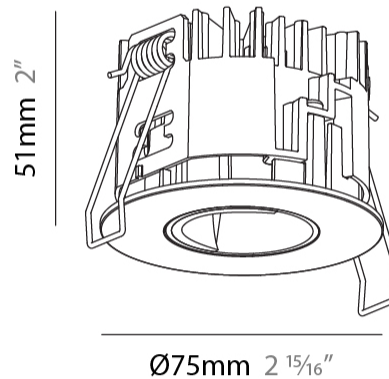

GENERAL

Series: Oiko Pro Round
Subseries: Oiko Pro Wallwash
Brand: Prolicht
Division: Architectural
Mounting Type: Recessed
Mounting Location: Ceiling
Subcategory: Downlight

PHYSICAL

Shape: Round
Diameter (mm): 75
Diameter (in): 2 ¹⁵/₁₆
Height (mm): 51
Height (in): 2
Ceiling Thickness (mm): 1 - 25
Ceiling Thickness (in): 1/16 - 1 3/16
Min. Recessing Depth (mm): 55
Min. Recessing Depth (in): 2 ³/₁₆
Light Distribution: Downlight
Diffuser: Lens Pack - Spread Lens / Linear Spread Lens / Honeycomb Louver
Fixture Finish: [SSR / BKV / CWI / CRY / HAB / UFT / ITA / RUA / FTG / MYG / LOD / PUS / FRO / FUP / KIA / POP / BLS / SPG / MEY / GOH / GUM / CHC / COM / ABZ / JAG / OBR / MOS / ROR](#)
Fixture Material: Aluminum Die Cast
Cut-out Measurements: 68mm / 2 11/16" Diameter

ELECTRICAL

Lamp Type: LED (Zhaga Standard)
Input Wattage (W): 14
Total Output Wattage (W): 12.7
Dimming: Dali Dimming
Driver Included: No
Driver Location: Recessed Housing
Driver Type: Constant Current - Universal (120Vac only for DALI driver)
Driver Class: Class 2
Input Voltage (V): 120 - 277
Constant Current (MA): 700

LED

Color Temperature (°K): 2700-6500 Tunable White
Max. Delivered Lumen (lm): 1216
Nominal Lumen (lm): 1460
CRI: >90 CRI
Lamp Life (hrs): 50000
Special LEDs offerings: Tunable White

OPTICAL

Adjustability: Fixed

RATINGS AND CERTIFICATIONS

Certified By: Certified for North American Standards
IP rating: IP20